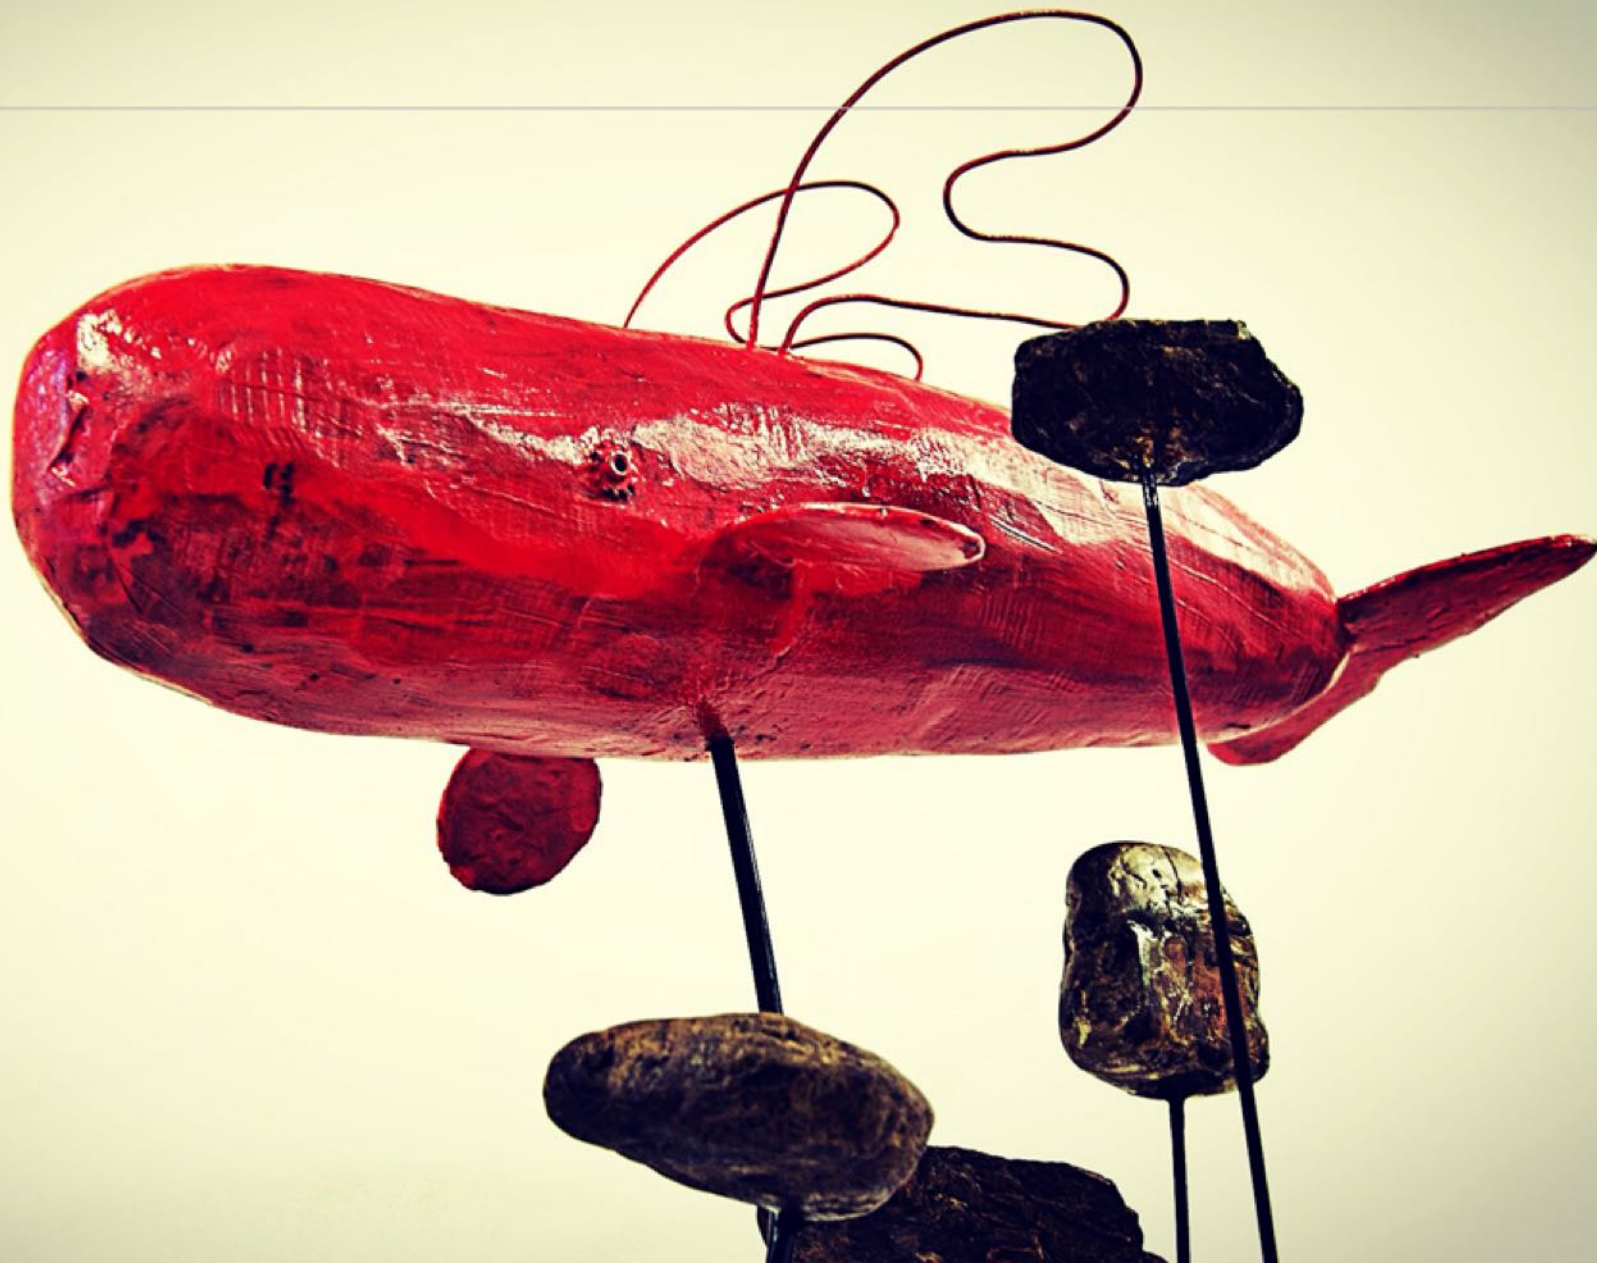

SCULPTURE

mare nostrum
(detail)

height: 28 inch

SCULPTURE

flying over Orion's
belt

height: 30 inch

SCULPTURE

flying over Orion's
belt
(detail)